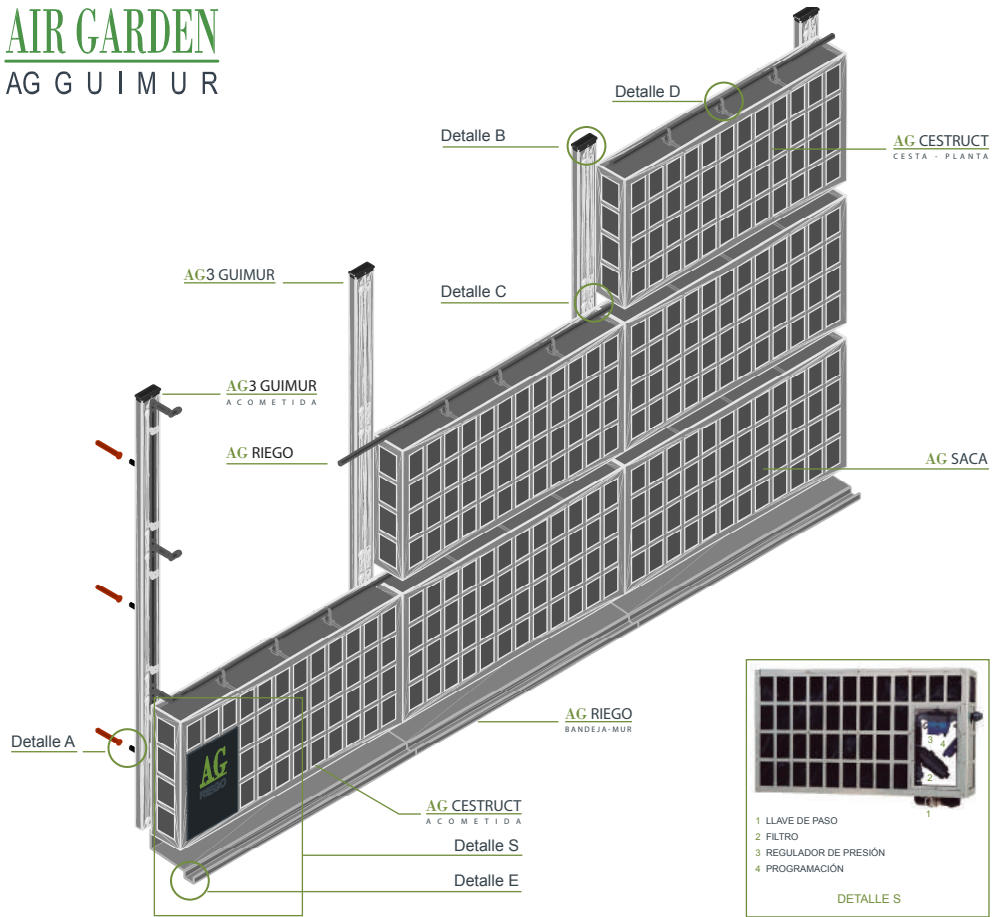

AIR GARDEN

AG G U I M U R